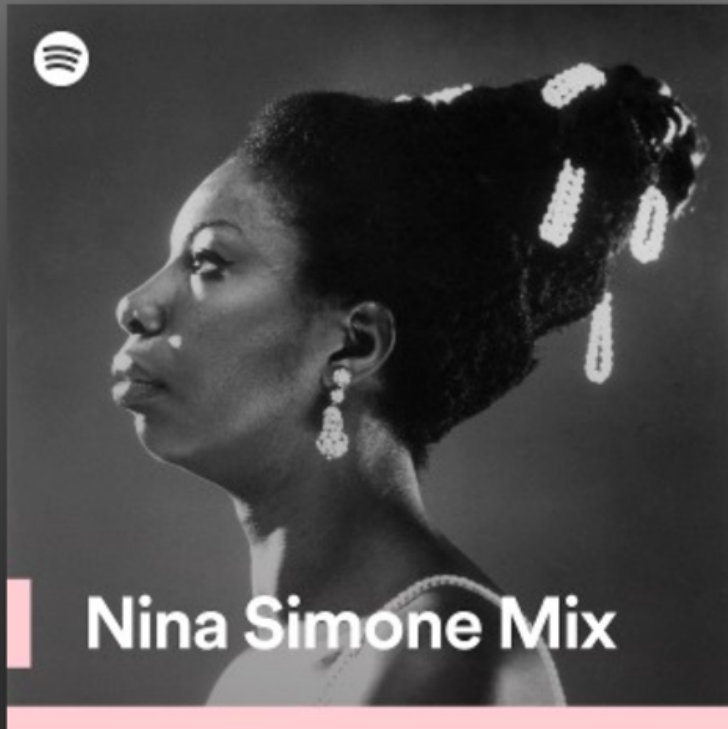

MyDyson

Search

Nina Simone Mix

Etta James, Dusty Springfield and Peggy Lee

Made for you About recommendations

2h 43m

My Baby Just Cares for Me (2013 - Re...

Nina Simone