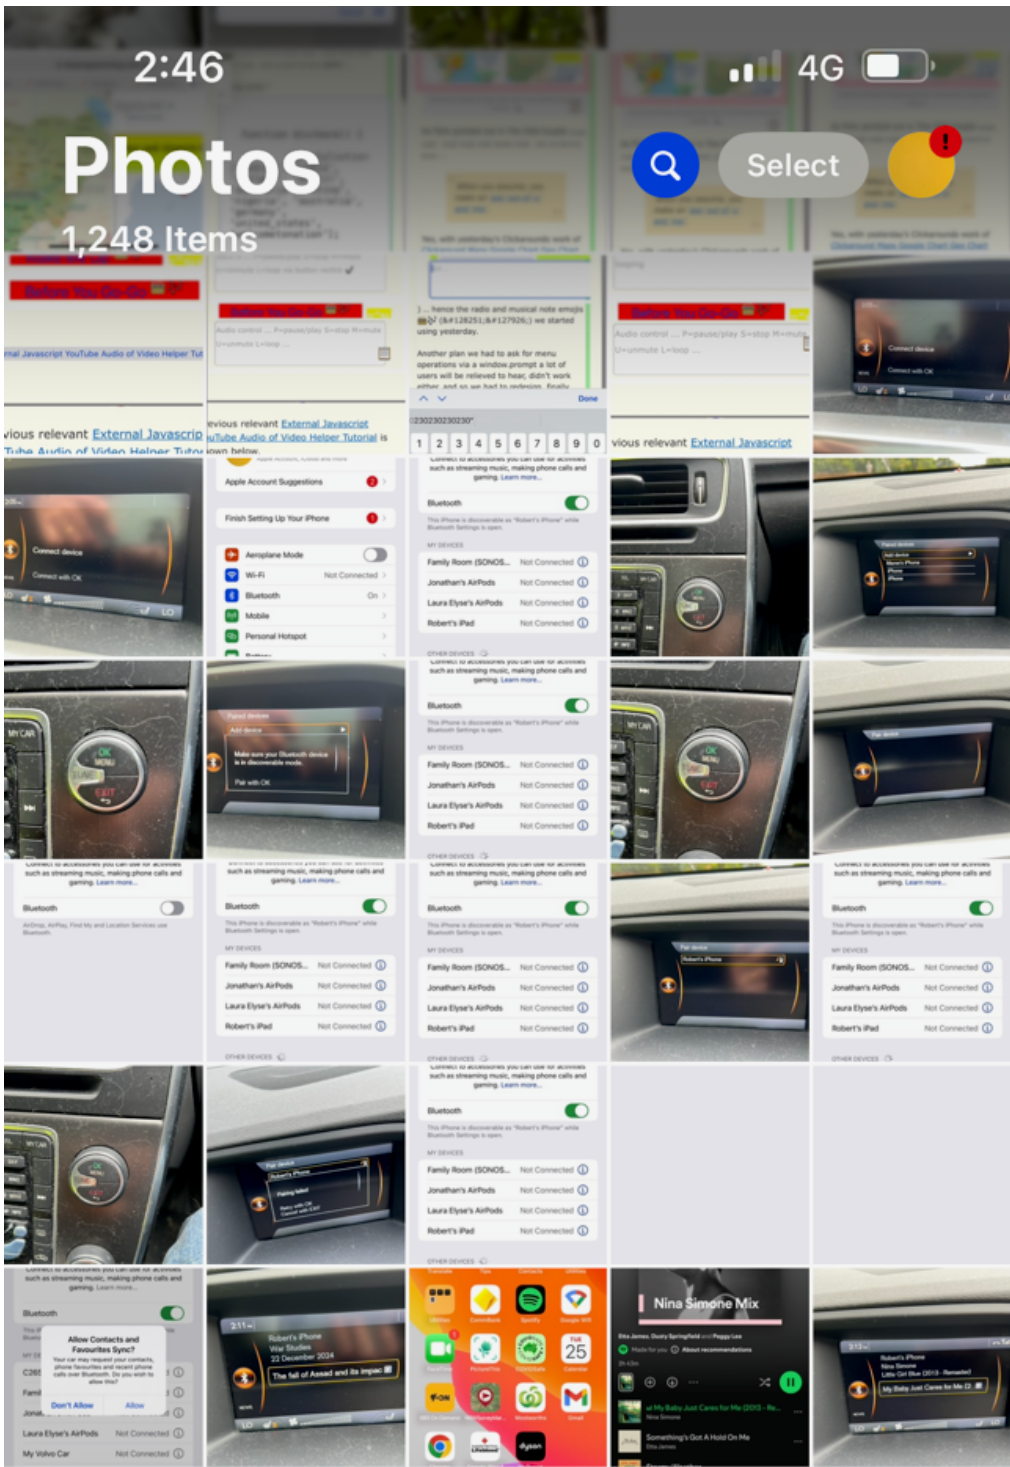

Home

Search

Your Library

2:12 PM

Robert's iPhone
Nina Simone
Little Girl Blue (2013 - Remaster)

My Baby Just Cares for Me (2) #

NEWS

LO

LO

 **ICLOUD STORAGE** ✕

Your storage is full. Any new or pending photos will not be synced.

[Add iCloud Storage](#)

Recent Days >